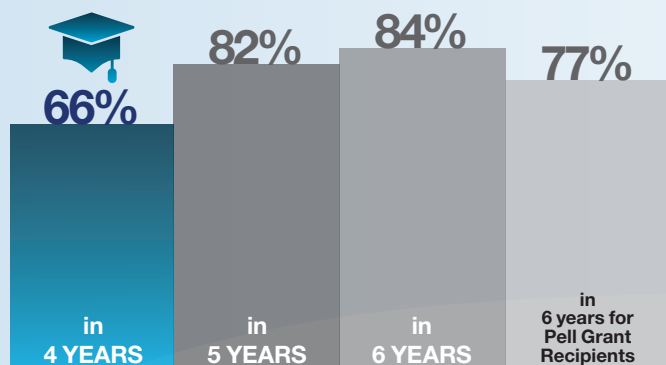

2020 AAU GRADUATION RATE

2020 GRADUATION RATE AT ALL U.S. BACHELOR'S DEGREE GRANTING INSTITUTIONS