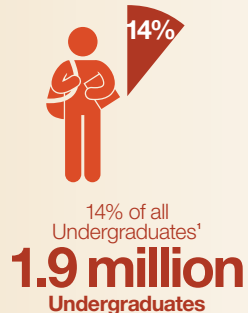

ECONOMIC IMPACT OVER TIME (2010-20)

DEGREES AWARDED BY AAU UNIVERSITIES IN THE U.S. AS OF 2020

GRADUATES OF AAU UNIVERSITIES

In 2020, AAU institutions awarded 48% of all research doctoral degrees and 20% of all undergraduate degrees in STEM and Social Sciences

RESEARCH DOCTORAL DEGREES in STEM out of National Total (2020)

BACHELOR'S DEGREES in STEM out of National Total (2020)

STUDENTS AT AAU UNIVERSITIES IN 2020

1 For all 4-year U.S. institutions. 2 Number of Postdocs in 2019. 3 Number of International Students in 2021.