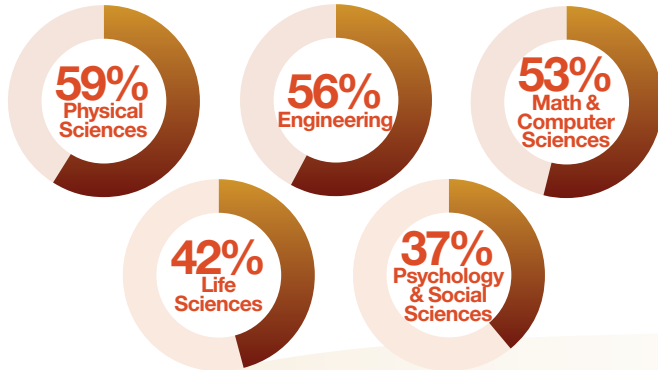

RESEARCH DOCTORAL DEGREES in STEM out of National Total (2020)