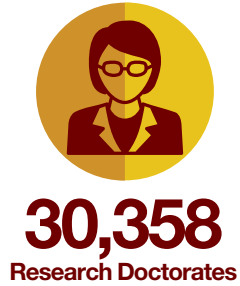

38 AAU universities were
in the top 50 for producing
venture-capital-backed
entrepreneurs as of 2020

PATENTS

5,583

Patents issued
in 2020

LICENSES

5,241

Technology
license agreements
in 2020

TOTAL STARTUPS

4,268

Cumulative operational
startup companies
formed as of 2020

STARTUPS IN 2019

676

Startup companies
formed in 2020

HOME STATE COs

453

Startup companies
created in home
state in 2020

ECONOMIC IMPACT OVER TIME (2010-20)

DEGREES AWARDED BY AAU UNIVERSITIES IN THE U.S. AS OF 2020

GRADUATES OF AAU UNIVERSITIES

In 2020, AAU institutions awarded 48% of all research doctoral degrees and 20% of all undergraduate degrees in STEM and Social Sciences