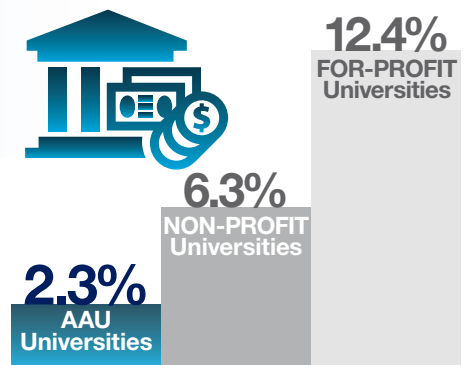

INSTITUTIONAL GRANT AID IN 2020

STUDENT DEBT

2020 AAU GRADUATION RATE

2020 GRADUATION RATE AT ALL U.S. BACHELOR'S DEGREE GRANTING INSTITUTIONS

STUDENT DEBT DEFAULT RATES

RESEARCH

FEDERALLY FUNDED ACADEMIC RESEARCH AND DEVELOPMENT IN 2020¹

¹ % of total amount awarded to AAU Universities / total dollar amount received by AAU Universities

HONORS & AWARDS

SCHOLARLY OUTPUT

^{2, 3} Thomson-Reuters InCites
⁴ 2020 Academic Analytics

RESOURCES