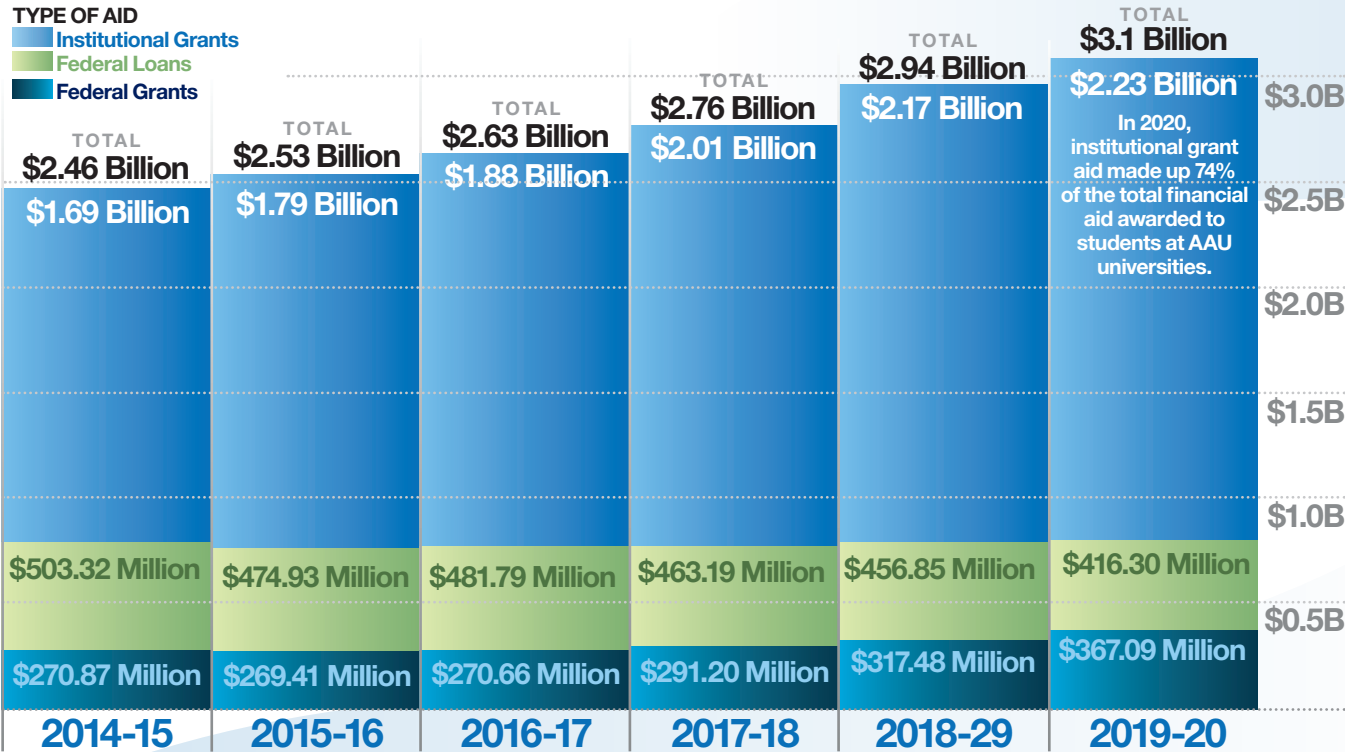

INSTITUTIONAL GRANT AID IN 2020