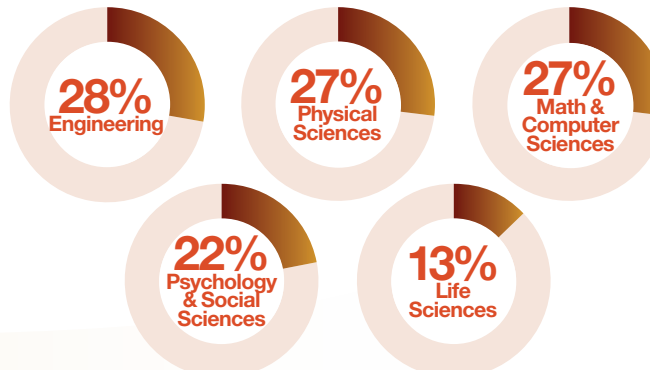

ECONOMIC IMPACT OVER TIME (2010-20)

DEGREES AWARDED BY AAU UNIVERSITIES IN THE U.S. AS OF 2020

GRADUATES OF AAU UNIVERSITIES

In 2020, AAU institutions awarded 48% of all research doctoral degrees and 20% of all undergraduate degrees in STEM and Social Sciences

RESEARCH DOCTORAL DEGREES in STEM out of National Total (2020)

BACHELOR'S DEGREES in STEM out of National Total (2020)

STUDENTS AT AAU UNIVERSITIES IN 2020

1 For all 4-year U.S. institutions. 2 Number of Postdocs in 2019. 3 Number of International Students in 2021.