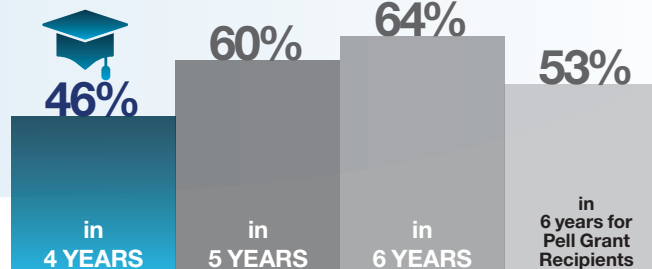

RESEARCH DOCTORAL DEGREES in STEM out of National Total (2020)

BACHELOR'S DEGREES in STEM out of National Total (2020)

STUDENTS AT AAU UNIVERSITIES IN 2020

1 For all 4-year U.S. institutions. 2 Number of Postdocs in 2019. 3 Number of International Students in 2021.

INSTITUTIONAL GRANT AID IN 2020

STUDENT DEBT

2020 AAU GRADUATION RATE

2020 GRADUATION RATE AT ALL U.S. BACHELOR'S DEGREE GRANTING INSTITUTIONS

STUDENT DEBT DEFAULT RATES

RESEARCH

FEDERALLY FUNDED ACADEMIC RESEARCH AND DEVELOPMENT IN 2020¹