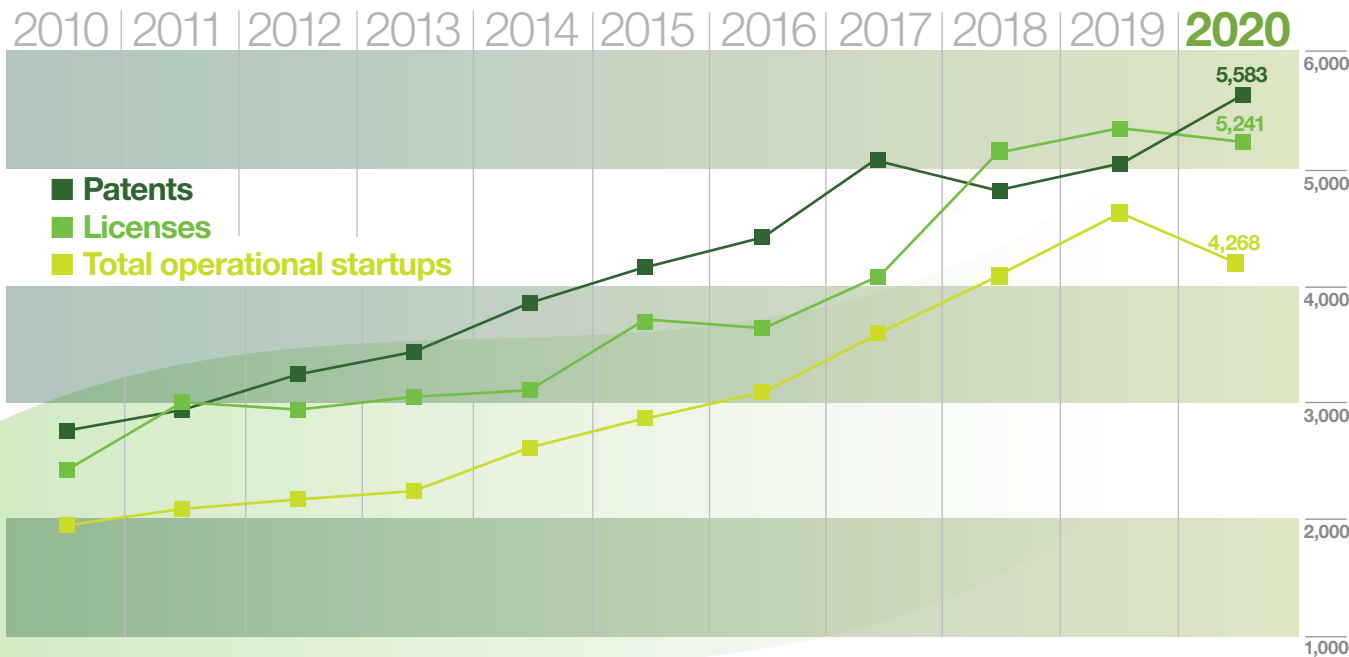

ECONOMIC IMPACT OVER TIME (2010-20)